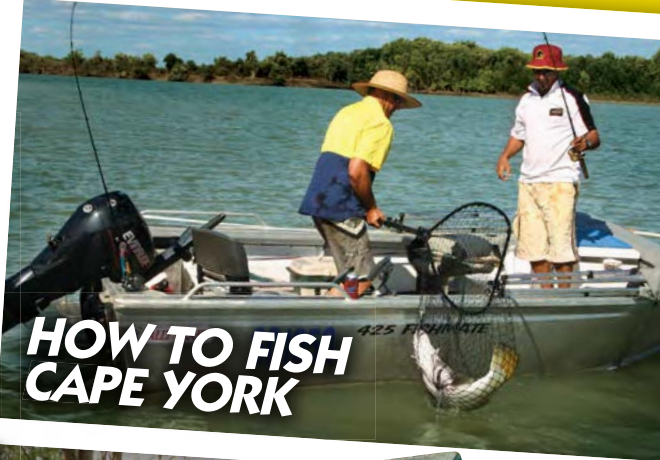

12V TOURING SET-UPS

Issue #28

Action

+ Adventure

HOW TO FISH CAPE YORK

**4WD,
FISH, RIDE
& CAMP**

EPIC WEEKENDERS

THE BEST ACTION-PACKED TRIPS FROM EACH CAPITAL CITY